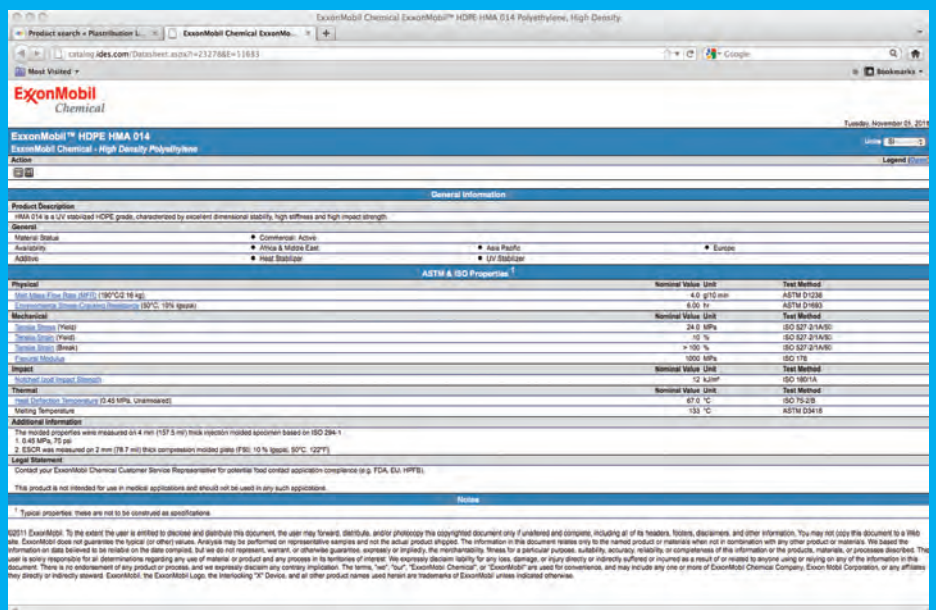

5. If you are looking for a specific grade just start typing the grade reference in the 'Search for a Grade' box and as you type the choice narrows and when you see the grade you want just click on it!

6. If you want to search by the 'Filter' just make the selections you want and the list is automatically filtered.

- The list automatically collapses after you have made a selection.

- Make further selections to narrow your search.

9. You can reopen 'Filter' to make multiple selections, or delete selections as required. Hover over a description and more information appears in a balloon.

10. Click the  button and you can view the datasheet in a separate browser window enabling you to simultaneously view detailed information for multiple grades.