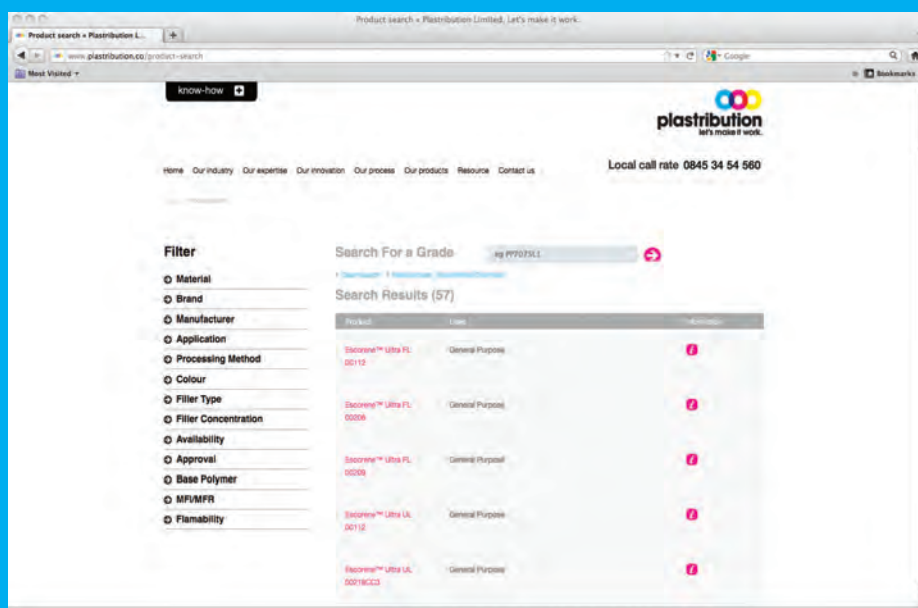

5. If you are looking for a specific grade just start typing the grade reference in the 'Search for a Grade' box and as you type the choice narrows and when you see the grade you want just click on it!

6. If you want to search by the 'Filter' just make the selections you want and the list is automatically filtered.

- The list automatically collapses after you have made a selection.

- Make further selections to narrow your search.