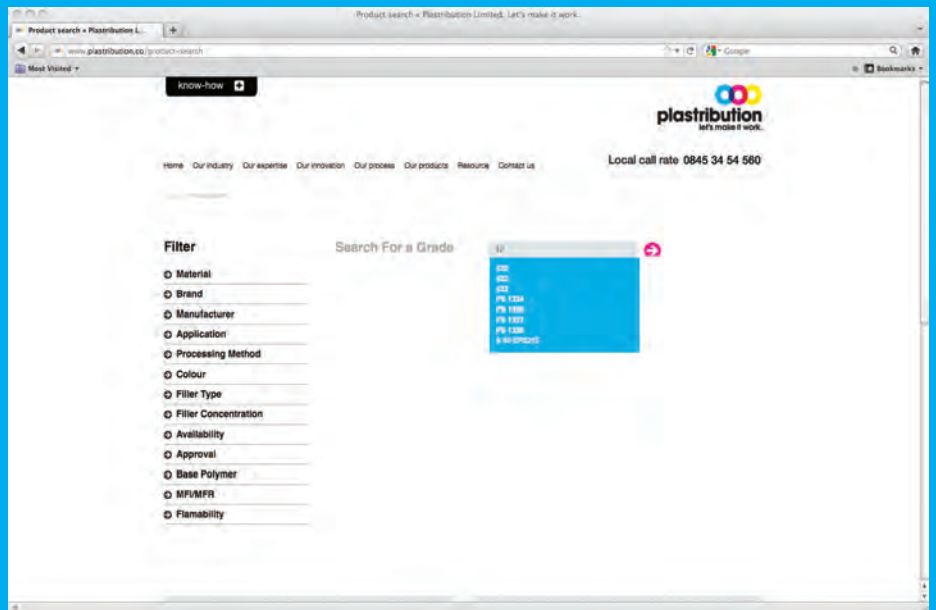

5. If you are looking for a specific grade just start typing the grade reference in the 'Search for a Grade' box and as you type the choice narrows and when you see the grade you want just click on it!