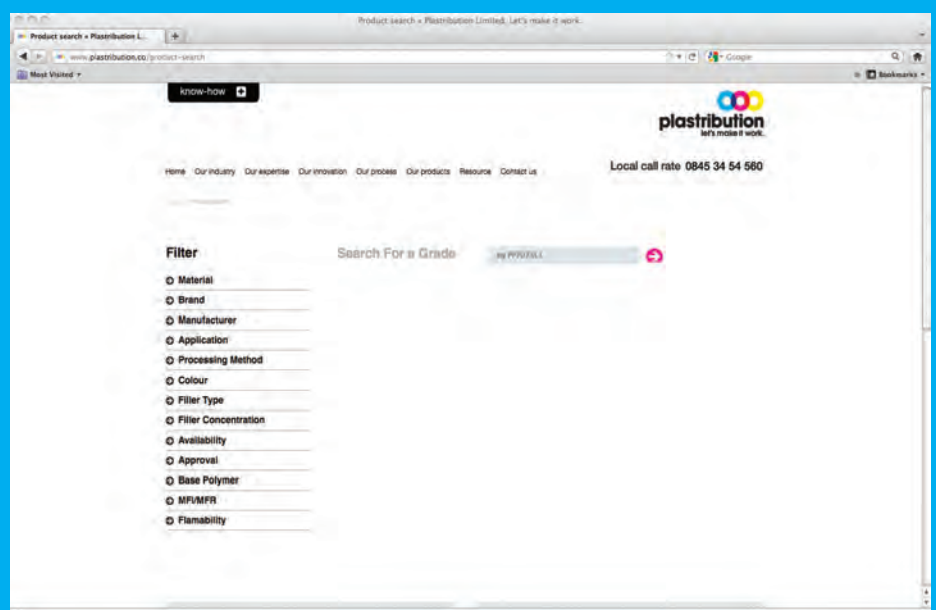

4. The '**Product search**' page lists all the materials that Plastribution distributes that are contained within the IDES database, and this information is updated on a weekly basis.

There is a whole range of search options, but if you can't find what you are looking for please either call us on **0845 34 54 560**, or send us an enquiry and we will be pleased to assist you to find what you are looking for.