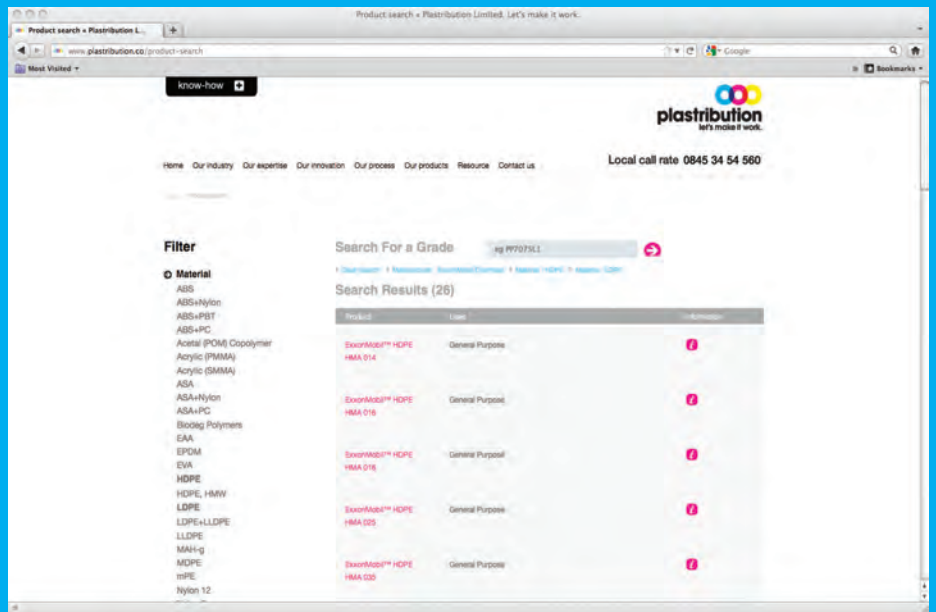

5. If you are looking for a specific grade just start typing the grade reference in the 'Search for a Grade' box and as you type the choice narrows and when you see the grade you want just click on it!

6. If you want to search by the 'Filter' just make the selections you want and the list is automatically filtered.

- The list automatically collapses after you have made a selection.

- Make further selections to narrow your search.

9. You can reopen 'Filter' to make multiple selections, or delete selections as required. Hover over a description and more information appears in a balloon.

10. Click the  button and you can view the datasheet in a separate browser window enabling you to simultaneously view detailed information for multiple grades.