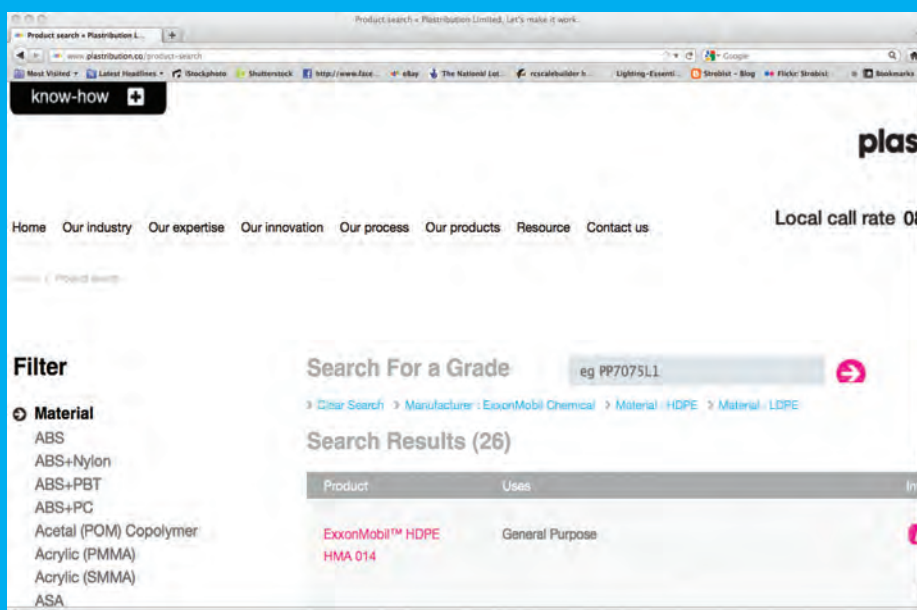

11. There is a 'crumb trail' at the top of the page where you can see where you are, and when you are ready even clear the search to look for other materials.