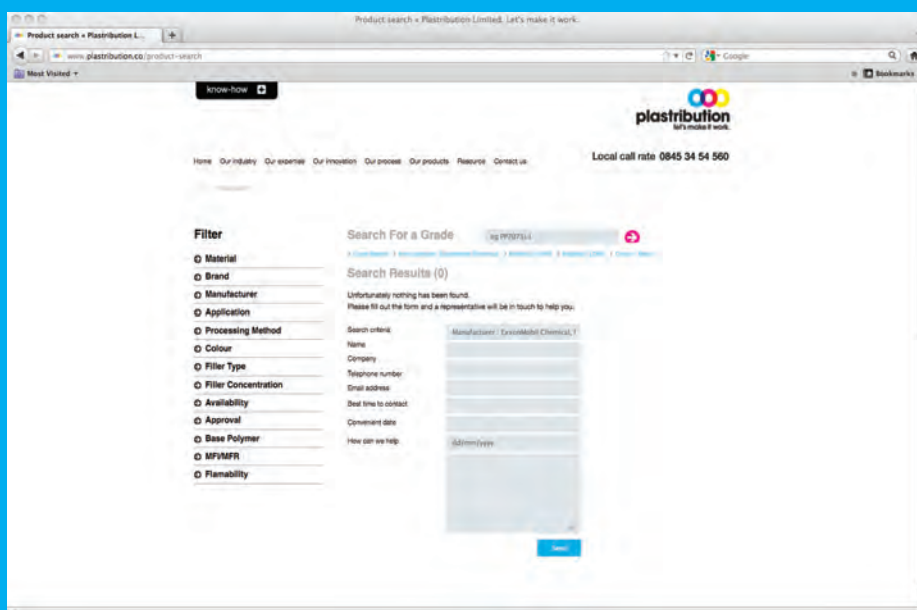

6. If you want to search by the 'Filter' just make the selections you want and the list is automatically filtered.

- The list automatically collapses after you have made a selection.

- Make further selections to narrow your search.

9. You can reopen 'Filter' to make multiple selections, or delete selections as required. Hover over a description and more information appears in a balloon.

10. Click the  button and you can view the datasheet in a separate browser window enabling you to simultaneously view detailed information for multiple grades.

11. There is a 'crumb trail' at the top of the page where you can see where you are, and when you are ready even clear the search to look for other materials.

12. If what you are looking for is not in our database you will automatically have access to an enquiry form. Submit this or give us a call and we will be pleased to assist you further.