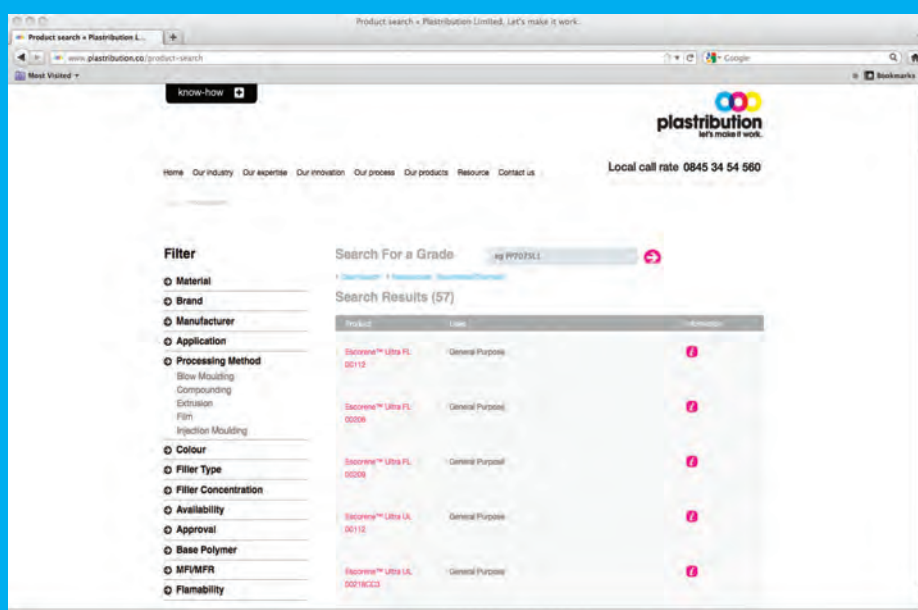

5. If you are looking for a specific grade just start typing the grade reference in the 'Search for a Grade' box and as you type the choice narrows and when you see the grade you want just click on it!

6. If you want to search by the 'Filter' just make the selections you want and the list is automatically filtered.

- The list automatically collapses after you have made a selection.

- Make further selections to narrow your search.

9. You can reopen 'Filter' to make multiple selections, or delete selections as required. Hover over a description and more information appears in a balloon.

10. Click the  button and you can view the datasheet in a separate browser window enabling you to simultaneously view detailed information for multiple grades.